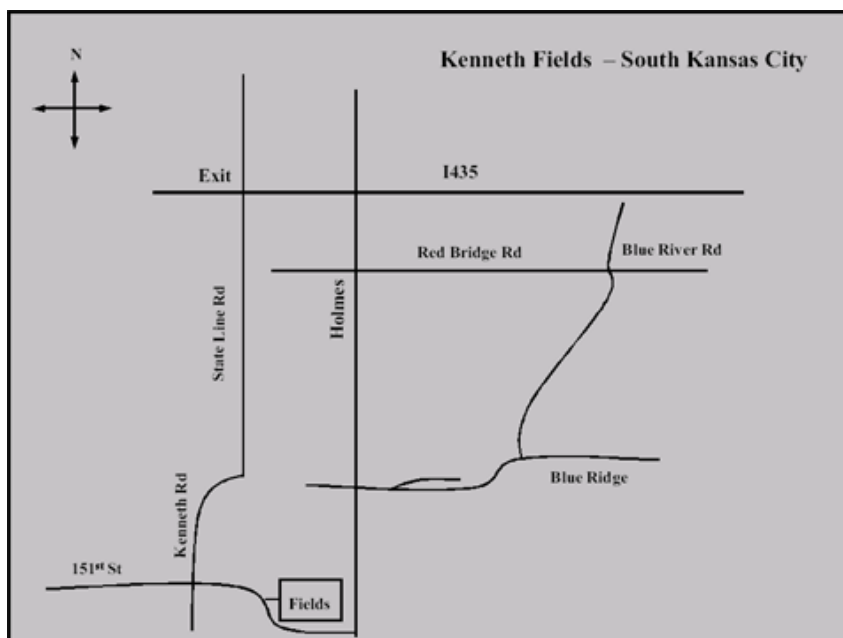

GIRLS U8 - U11: 5:00-6:00pm

GIRLS U11 - U14: 6:00 - 7:00pm

Final session scheduled for week beginning May 10th (barring any rainouts).

Directions: (Please note that the bridge on 151st is closed)

From Kansas City, Mo: Take I-70 east to the I-435 exit; travel south to the Grandview exit (Highway 71); continue south on Highway 71 to 150 Highway exit; after exiting, turn west to Holmes Road; turn south on Holmes Road and go approximately 3/4 of a mile to Kenneth Road and turn right; follow Kenneth Road until you see the fields on your right.

From Interstate 435: Take the Holmes exit. South on Holmes to 151st St. Right on 151st/Kenneth Rd and follow the road down until you reach the park entrance on your right and the closed bridge.

CLOSED: From Overland Park/Olathe area: Take Alternate 69 to 151st Street. Go East on 151st to Kenneth. Continue through the 4 way stop sign over the one lane bridge. Fields will be on the left after crossing the bridge.